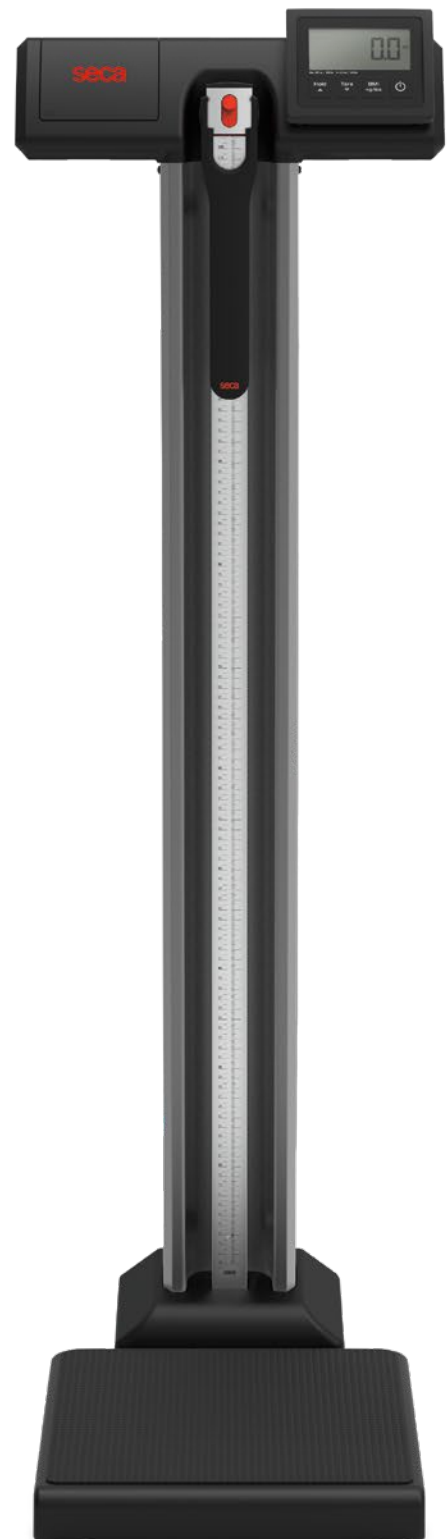

seca 777

Column scale with height rod for fitness studios

- Ultra-durable weighing technology for years of use
- Tilt-proof metal platform for maximum precision
- Non-slip and washable rubber surface for safe weighing
- 250 kg capacity with precise 100 g graduation
- Height rod with a wide range: 10 to 230 cm
- Power supply: batteries or optional power adapter

Uncompromisable Weighing Technology for Your Changing Rooms

The seca 777 is a clear statement that you don't do things by halves and that you offer a perfect training experience from the start. This stylish column scale offers a tilt-proof steel platform for ultimate precision and effortlessly handles years of heavy-duty use thanks to its robust design. With the extendable height rod, you can also measure body height and BMI in seconds.

Scale

Capacity	250 kg / 550 lbs
Graduation	100 g / 0.2 lb
Dimensions (WxHxD)	410 × 1,356 × 576 mm / 16.1 × 53.4 × 22.7 in
Platform (WxHxD)	350 × 59 × 418 mm / 13.8 × 2.3 × 16.5 in
Net weight	13 kg / 28.7 lbs
Power supply	Batteries, Power adapter (optional)
Functions	TARE, HOLD, kg/lbs switch-over, kg/lbs switch-over lock, BMI
Interfaces	USB
Accessories	+ Power adapter 401

Telescopic measuring rod

Measuring range	10 – 230 cm / 4 – 90 in
Graduation	1 mm / 1/8 in

seca international
seca gmbh & co. kg
Hammer Steindamm 3–25
22089 Hamburg
Germany

secaTRU.com
✉ info@seca.com
☎ +49 40 20 00 00 0